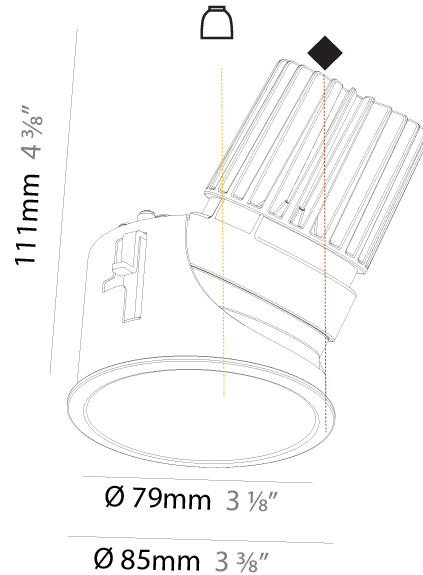

GENERAL

Series: Invader Wallwash
Partner: Prolicht
Division: Architectural
Installation: Recessed
Product Type: Wallwash
Mounting Location: Ceiling
Light Distribution: Downlight

PHYSICAL

Shape: Round
Diameter (mm): 85
Diameter (in): 3 3/8
Height (mm): 111
Height (in): 4 3/8
Min. Recessing Depth (mm): 120
Min. Recessing Depth (in): 4 3/4
Weight (kg): 0.363
Weight (lbs): 0.8
Fixture Finish: SSR / BKV / CWI / CRY / HAB / UFT / ITA / RUA / FTG / MYG / LOD / PUS / FRO / FUP / KIA / POP / BLS / SPG / MEY / GOH / CHC / COM / ABZ / JAG / OBR / MOS / ROR
Fixture Material: Aluminum
Cut-out Measurements: D - 80mm / 3 1/8"

ELECTRICAL

Lamp Type: LED (Zhaga Standard)
Input Wattage (W): 13.8
Total Output Wattage (W): 12.5
Dimming: Tri-Mode (Non-Dimming and Phase Dimming (120Vac only) and 0-10V Dimming)
Driver Included: No
Driver Location: Recessed Housing
Driver Type: Constant Current - Universal
Housing: See components
Input Voltage (V): 120 - 277
Constant Current (MA): 350

LED

Number of LEDs: 1
Color Temperature (°K): 2700 / 3000 / 3500 / 4000
Max. Delivered Lumen (lm): 1048 / 1096 / 1126 / 1159
CRI: >90 CRI
Lamp Life (hrs): 50000

OPTICAL

RATINGS AND CERTIFICATIONS

Certified By: Certified for North American Standards
IP rating: IP65

A