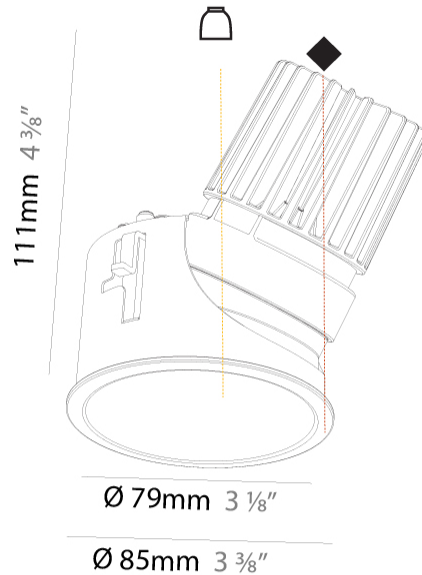

GENERAL

Series: Invader Wallwash
Partner: Prolicht
Division: Architectural
Installation: Recessed
Product Type: Downlight
Mounting Location: Ceiling
Light Distribution: Downlight

PHYSICAL

Aperture Sizes - Downlights: 2"
Shape: Round
Diameter (mm): 85
Diameter (in): 3 3/8"
Height (mm): 111
Height (in): 4 3/8"
Ceiling Thickness (mm): 5 - 30
Ceiling Thickness (in): 1/16 - 1 3/16
Min. Recessing Depth (mm): 120
Min. Recessing Depth (in): 4 3/4"
Weight (kg): 0.351
Weight (lbs): 0.774
Fixture Finish: SSR / BKV / CWI / CRY / HAB / UFT / ITA / RUA / FTG / MYG / LOD / PUS / FRO / FUP / KIA / POP / BLS / SPG / MEY / GOH / CHC / COM / ABZ / JAG / OBR / MOS / ROR
Fixture Material: Aluminum
Cut-out Measurements: D - 80mm / 3 1/8"

ELECTRICAL

Lamp Type: LED (Zhaga Standard)
Input Wattage (W): 14.3
Total Output Wattage (W): 13
Dimming: Tri-Mode (Non-Dimming and Phase Dimming (120Vac only) and 0-10V Dimming)
Driver Included: No
Driver Location: Recessed Housing
Driver Type: Constant Current - Universal
Housing: See components
Input Voltage (V): 120 - 277
Constant Current (MA): 350

LED

Number of LEDs: 1
Color Temperature (°K): 2700 / 3000 / 3500 / 4000
Max. Delivered Lumen (lm): 970 / 1000 / 1058 / 1080
Nominal Lumen (lm): 1304 / 1352 / 1421 / 1450
CRI: >90 CRI
Lamp Life (hrs): 50000

OPTICAL

Reflector: 20 / 40 / 60
Adjustability: Fixed

RATINGS AND CERTIFICATIONS

Certified By: Certified for North American Standards
IP rating: IP20